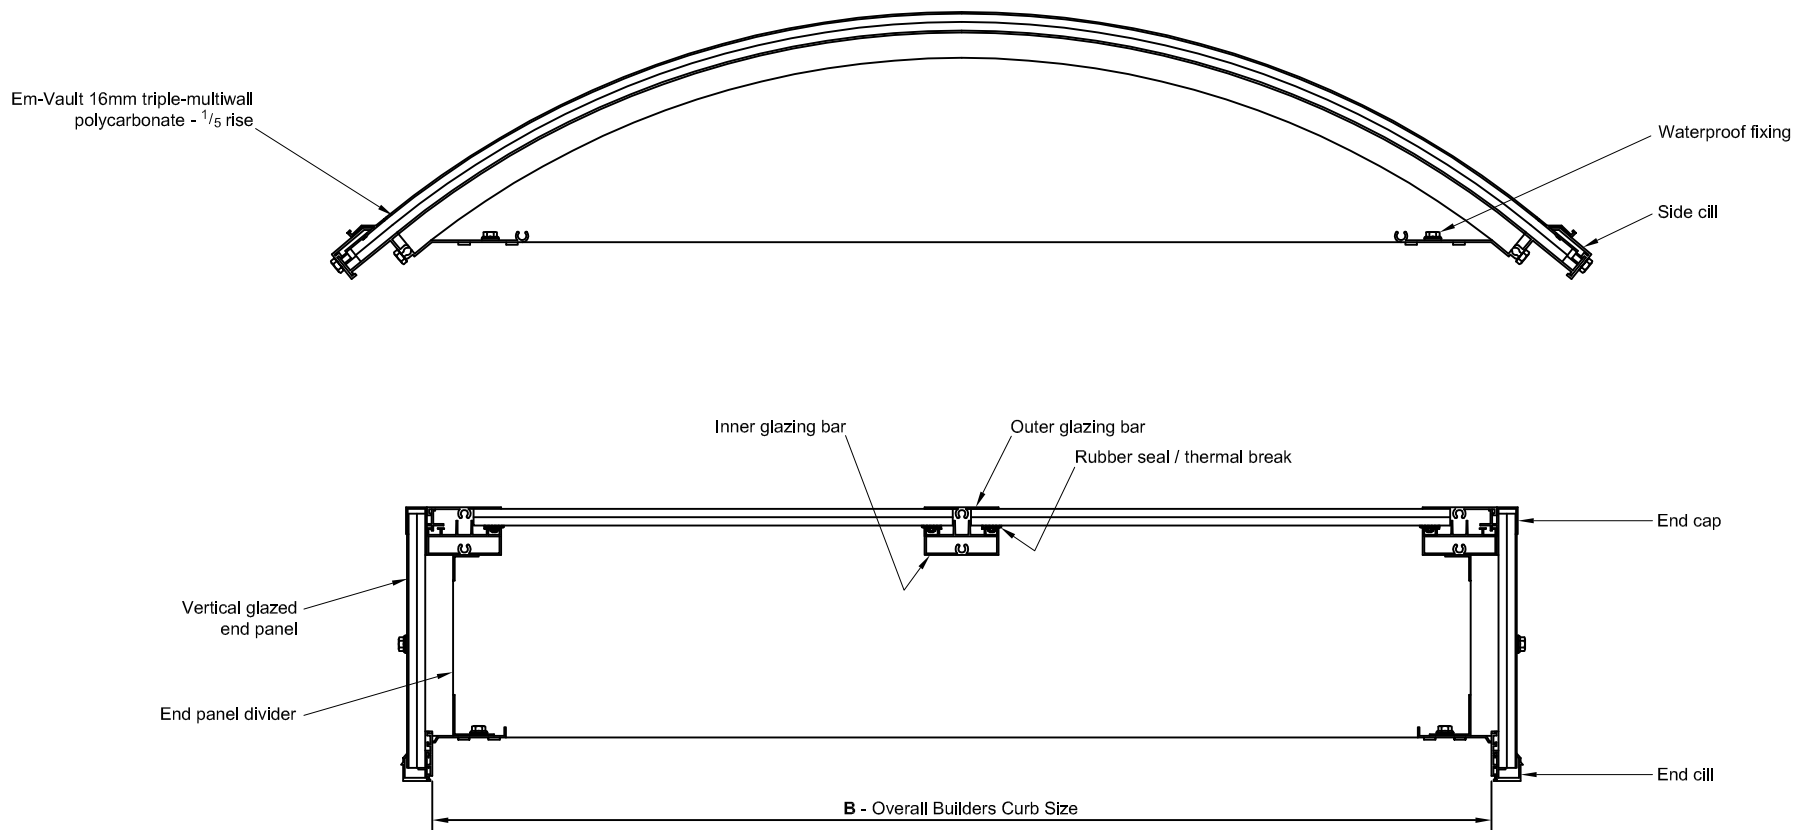

Product Reference : Em-Vault

Type : Barrel vault - $\frac{1}{5}$ rise

Size : Specify from Product literature

Frame : Aluminium

- Finish : Specify from Product literature

- Colour : Specify from Product literature

Kerb : Builders curb

Material : Specify type

Glazing details : 16mm triple-multiwall polycarbonate

Finish : Specify from Product literature

Other requirements : None

Fixing : Please consult Whitesales for recommendations

WHITESALES
DRG No EV0121

Em-Vault 16mm triple-multiwall polycarbonate
 $\frac{1}{5}$ rise barrel vault rooflight
installed to waterproofed builders curb