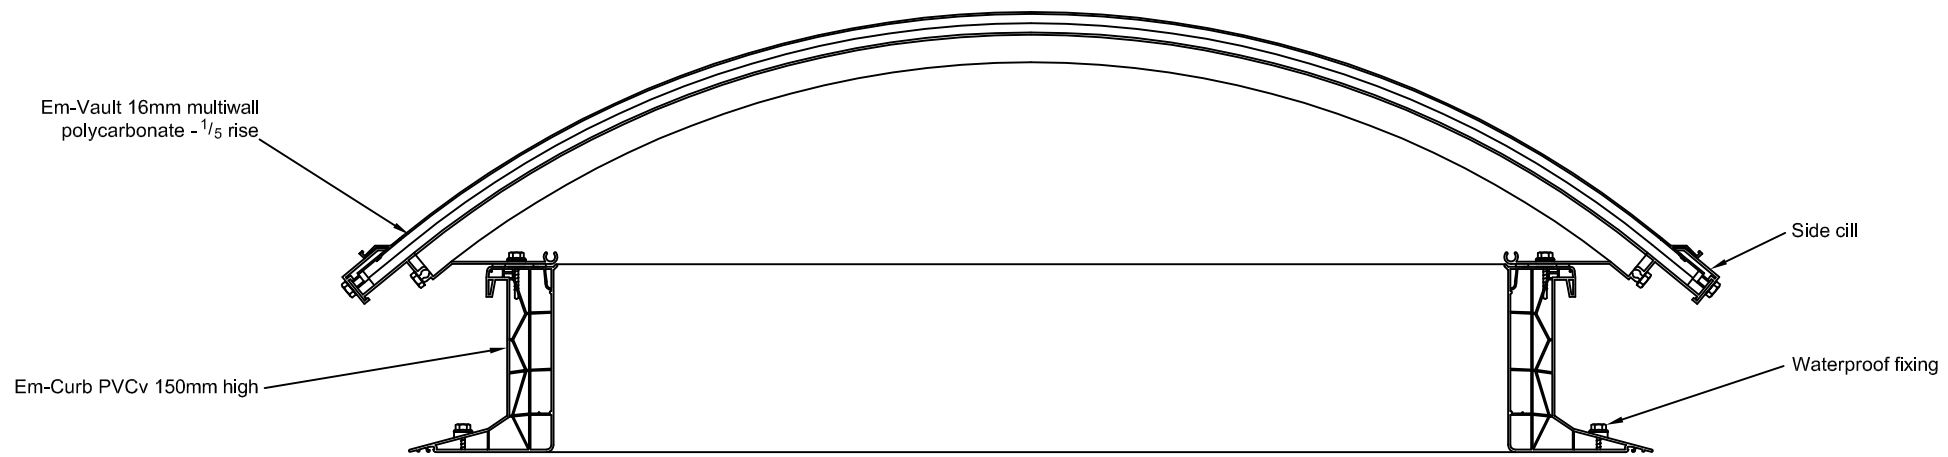

Kerb : Em-Curb PVCv 150. Height 150mm.

Material : PVCu - White self finish

Glazing details : 16mm triple-multiwall polycarbonate

Finish : Specify from Product literature

Other requirements : None

Fixing : Please consult Whitesales for recommendations

WHITESALES
DRG No EV0221

Em-Vault 16mm triple-multiwall polycarbonate
 $\frac{1}{5}$ rise barrel vault rooflight
complete with vertical Em-Curb PVCv 150mm high
installed to prepared roof aperture