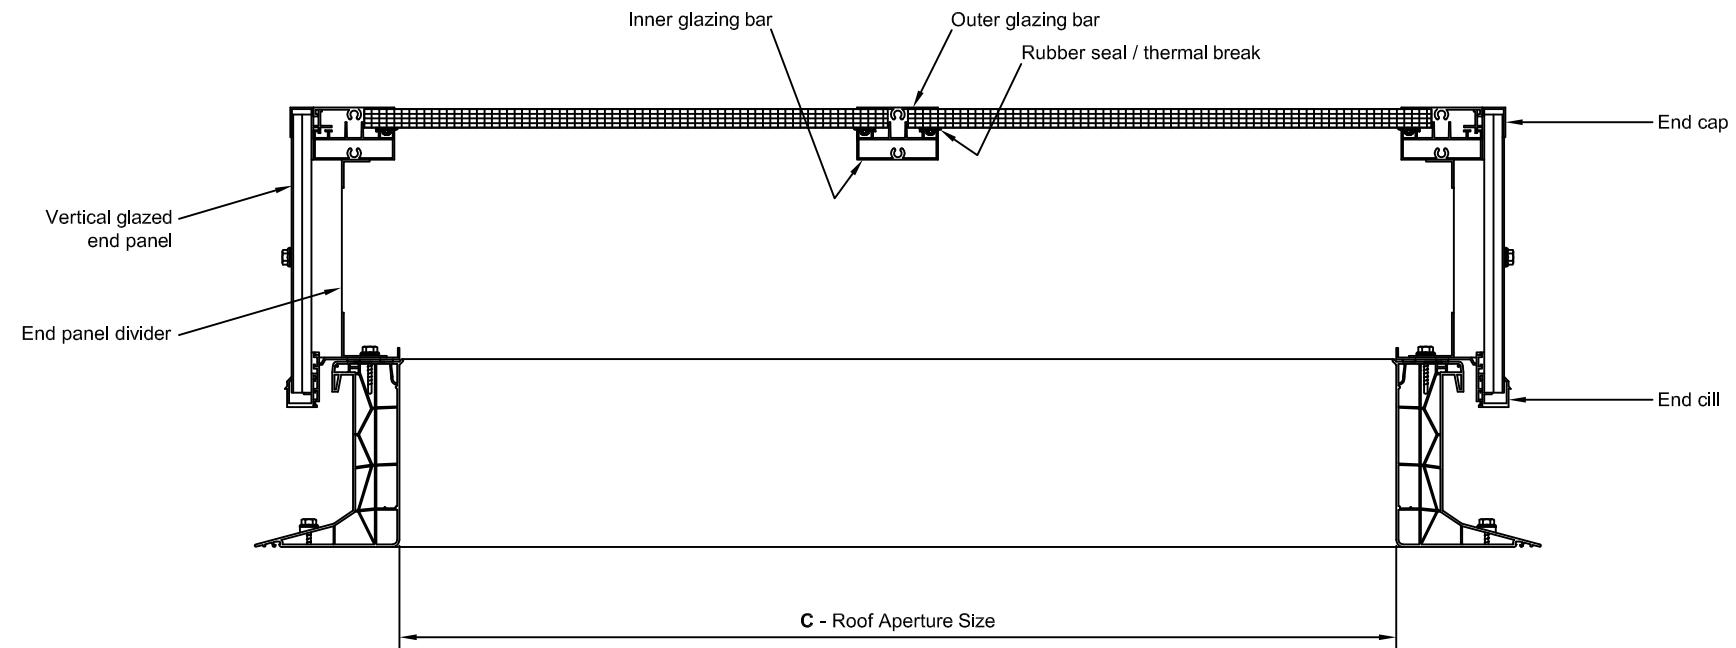

Product Reference : Em-Vault

Type : Barrel vault - $\frac{1}{5}$ rise

Size : Specify from Product literature

Frame : Aluminium

- Finish : Specify from Product literature

- Colour : Specify from Product literature

Kerb : Em-Curb PVCv 150. Height 150mm.

Material : PVCu - White self finish

Glazing details : 16mm triple-multiwall polycarbonate

Finish : Specify from Product literature

Other requirements : None

Fixing : Please consult Whitesales for recommendations

WHITESALES
DRG No EV0221

Em-Vault 16mm triple-multiwall polycarbonate
 $\frac{1}{5}$ rise barrel vault rooflight
complete with vertical Em-Curb PVCv 150mm high
installed to prepared roof aperture