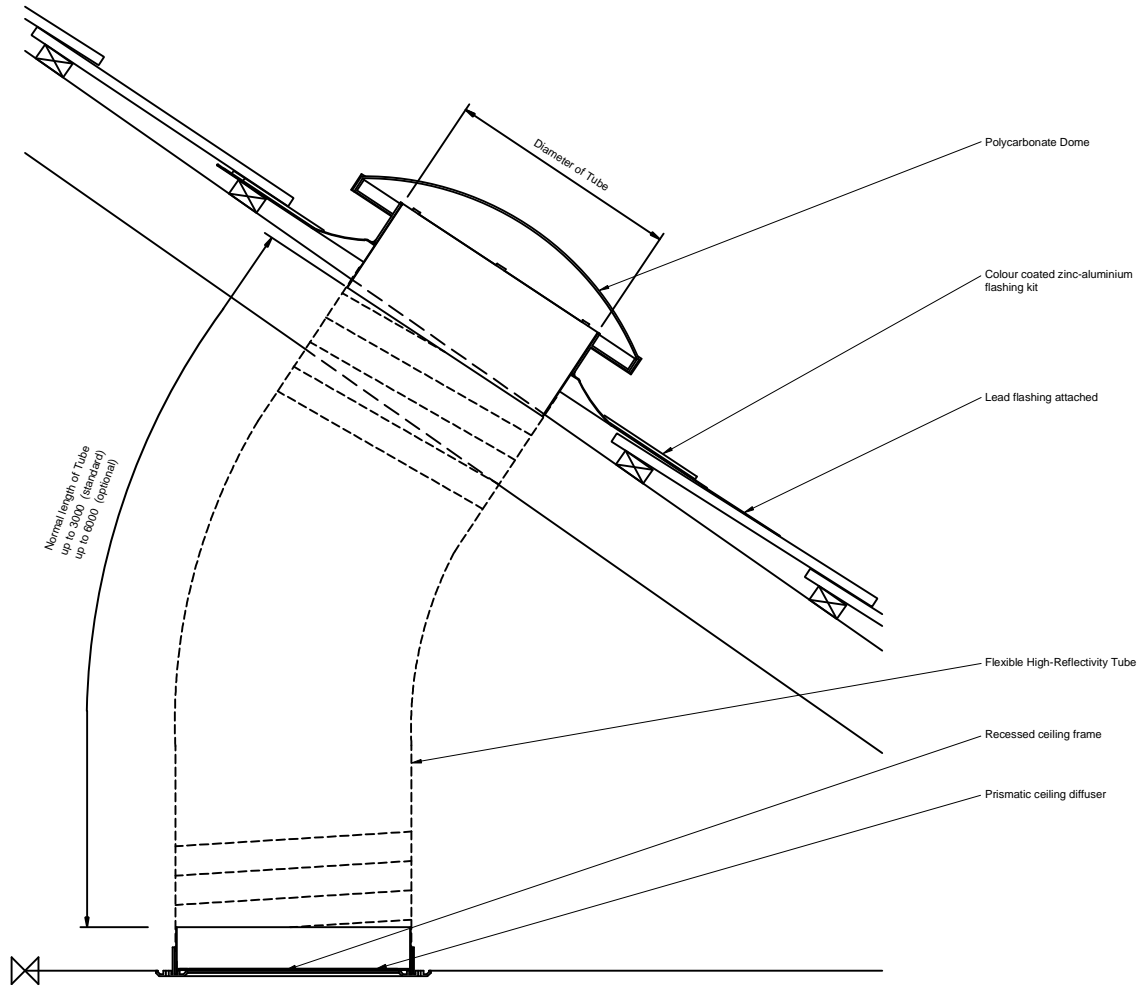

NBS Specification

L10 - Windows / Rooflights / Screens / Louvres
460 - Rooflights

Product Reference : Em-Tube

Type : Tubular Skylight

Size : Specify from Product literature

Frame : Zinc-aluminium for slate roof

- Finish : Colourbond

- Colour : Black

Finish : Clear

Other requirements : None

WHITESALES
DRG No ET0200

Em-Tube tubular skylight
for slate roof