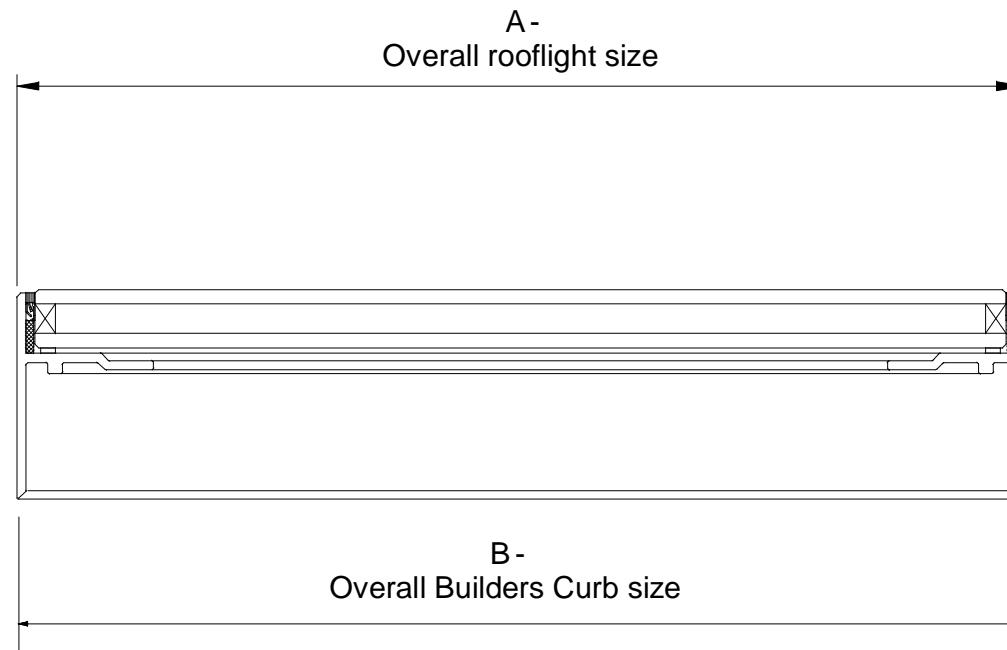

NBS Specification

L10 - Windows / Rooflights / Screens / Louvres

460 - Rooflights

Manufacturer : Whitesales

Europa House Alfold Road Cranleigh GU6 8NQ

Tel 01483 271371 Fax 01483 271771 E-mail sales@whitesales.co.uk

Product Reference : Em-Glaze Modular Rooflight

Type : Flat Glass

Size : Specify from Product literature

Frame : TBC

Kerb : TBC

Material : TBC

Glazing details : Outer 8mm toughened, Cavity 16mm Argon filled, Inner

8.4mm Low E laminated

Finish : Specify from Product literature

Other requirements: TBC

Fixing : Please consult Whitesales for recommendations

WHITESALES
Em-Glaze Modular Rooflight