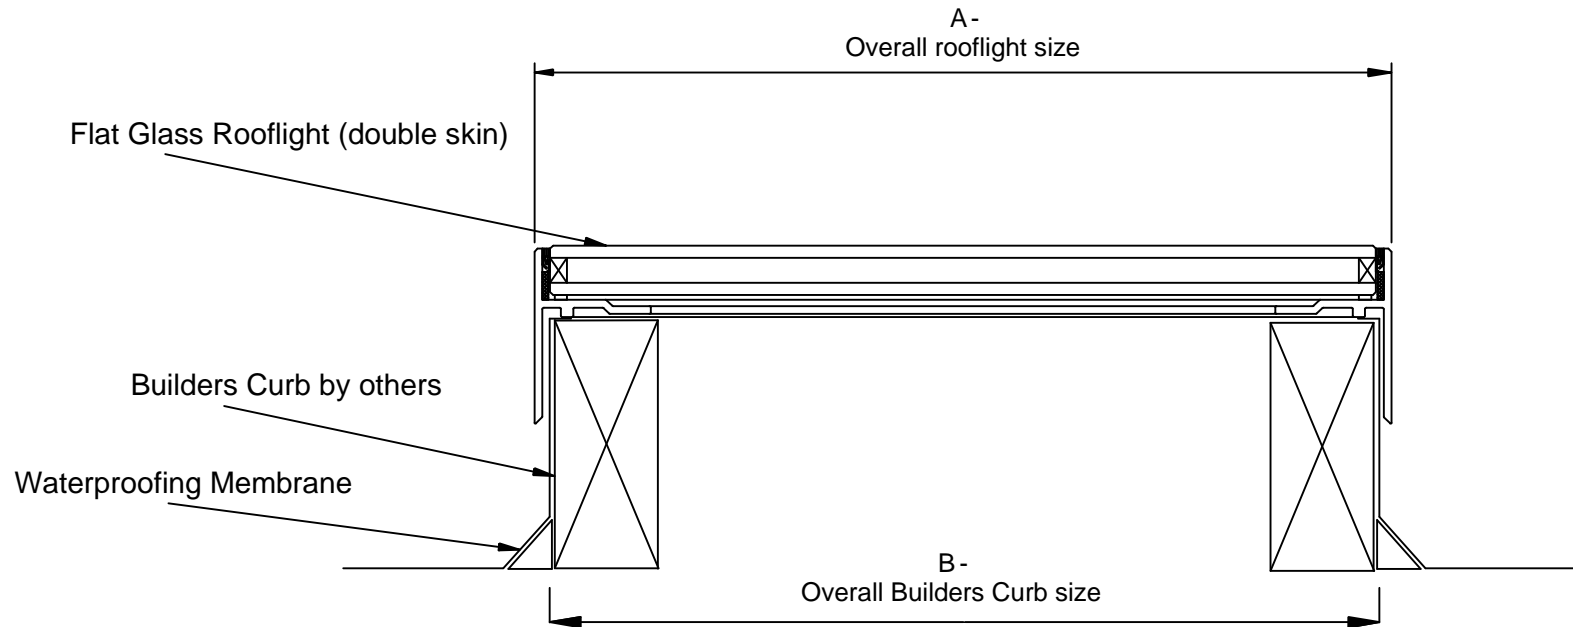

NBS Specification

L10 - Windows / Rooflights / Screens / Louvres
460 - Rooflights

Manufacturer : Whitesales

Europa House Alfold Road Cranleigh GU6 8NQ

Tel 01483 271371 Fax 01483 271771 E-mail sales@whitesales.co.uk

Product Reference : Em-Glaze Modular Rooflight

Type : Flat Glass

Size : TBC

Frame : TBC

Kerb : Builders Upstand by others

Material : TBC

Glazing details : Outer 8mm toughened, Cavity 16mm Argon filled, Inner
8.4mm Low E laminated

Finish : Specify from Product literature

Other requirements : TBC

Fixing : Please consult Whitesales for recommendations

WHITESALES

Em-Glaze Modular Rooflight
to fit to Builders Upstand Kerb