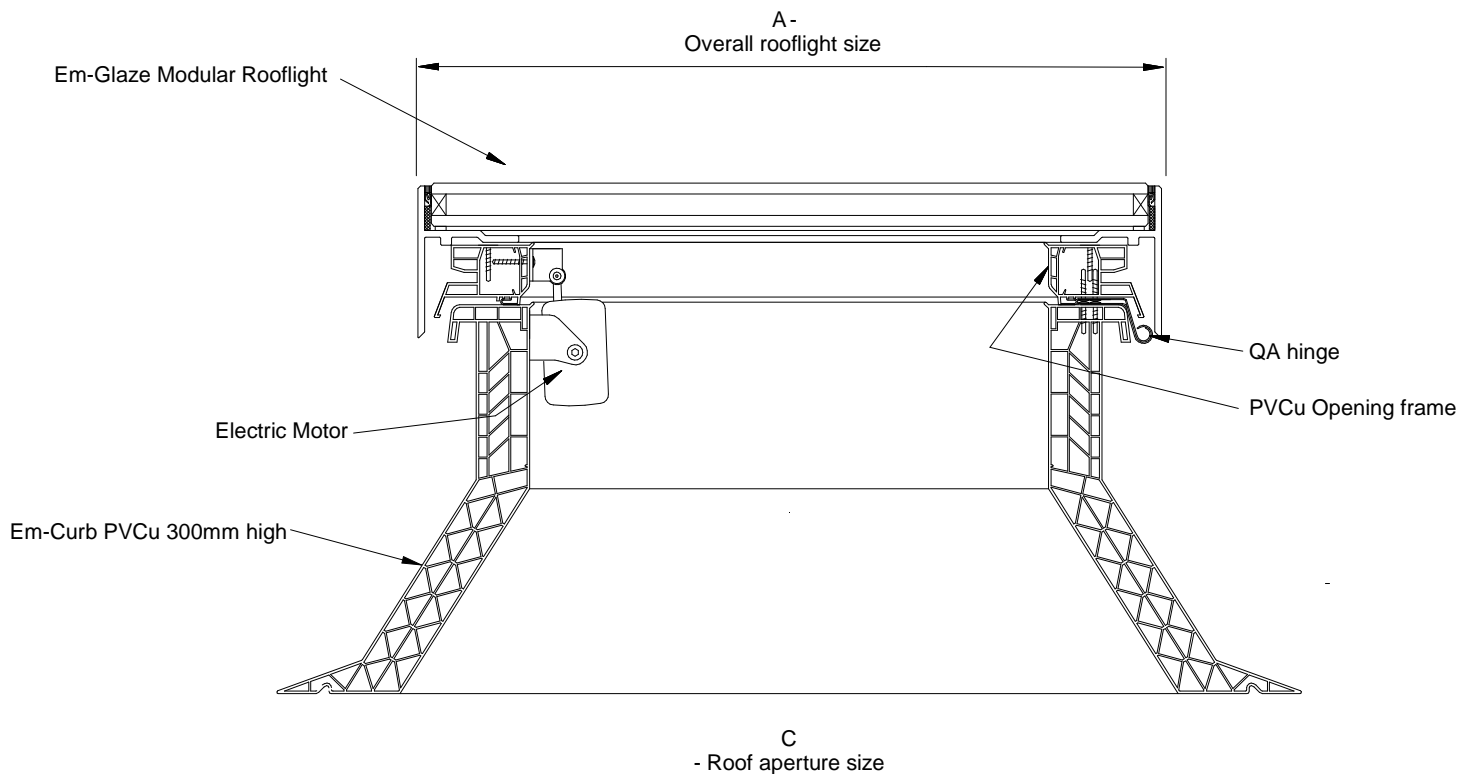

Product Reference : Em-Glaze and Em-Curb

Type : Modular Flat Glass

Size : Specify from Product literature

Frame : PVC

Kerb : Em-Collar PVCu 300. Height 300mm

Material : PVCu - white self finish

Glazing details: Outer 8mm thick clear toughened

Cavity 16mm thick argon filled

Inner 8.8mm thick laminated low 'E'

Finish : Specify from Product literature

Other requirements : PVCu opening frame and electric motor

Fixing : Please consult Whitesales for recommendations

WHITESALES

DRG No 0933

Em-Glaze Modular Skylight  
complete with vertical Em-Curb PVCu 300mm high  
and PVCu opening frame and electric motor  
installed to prepared roof aperture