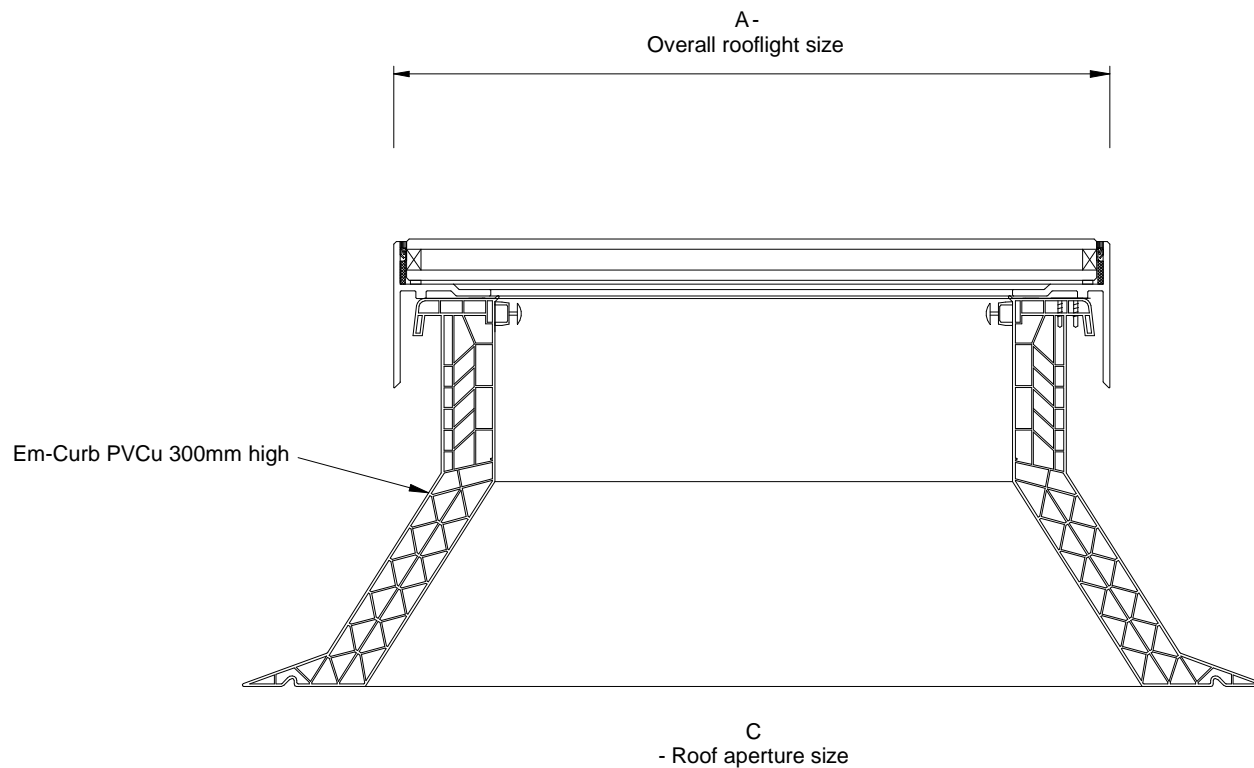

NBS Specification

L10 - Windows / Rooflights / Screens / Louvres
460 - Rooflights

Manufacturer : Whitesales
Europa House Alfold Road Cranleigh GU6 8NQ
Tel 01483 271371 Fax 01483 271771 E-mail sales@whitesales.co.uk
Product Reference : Em-Glaze Modular Rooflight
Type : Flat Glass
Size : Specify from Product literature
Frame : TBC
Kerb : PVC EM-Curb 300mm high
Material : TBC
Glazing details : Outer 8mm toughened, Cavity 16mm Argon filled, Inner
8.4mm Low E laminated
Finish : Specify from Product literature
Other requirements : TBC
Fixing : Please consult Whitesales for recommendations

WHITESALES
Em-Glaze Modular Rooflight
complete with splayed Em-Curb PVCu 300mm high
installed to prepared roof aperture