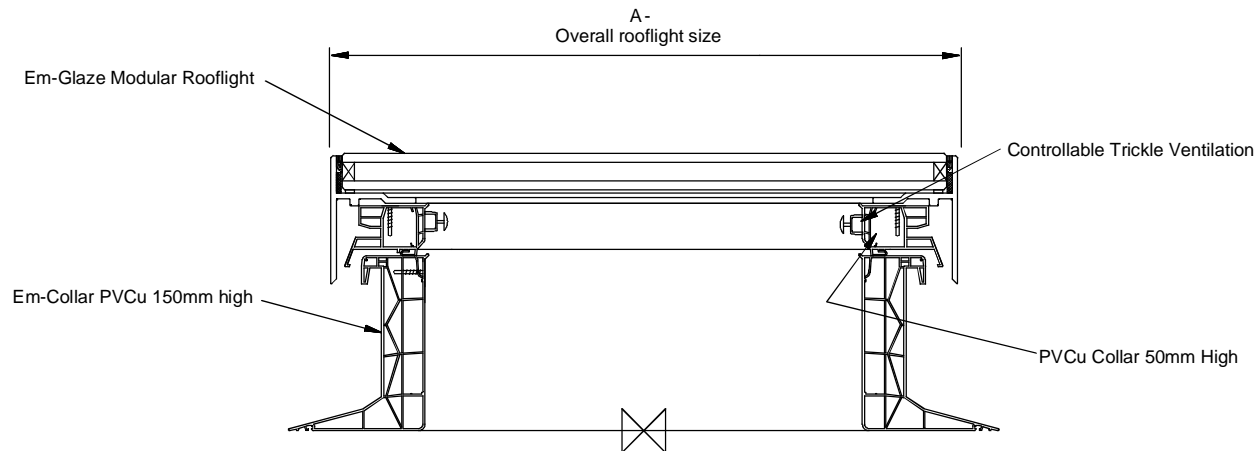

Product Reference : Em-Glaze and Em-Curb

Type : Modular Flat Glass

Size : TBC

Frame : PVC

Kerb : Em-Curb PVCu 150v. Height 150mm

Material : PVCu - white self finish

Glazing details: Outer 8mm thick clear toughened

Cavity 16mm thick argon filled

Inner 8.8mm thick laminated low 'E'

Finish : Specify from Product literature

Other requirements : PVCu Collar 50mm with controllable trickle vents

Fixing : Please consult Whitesales for recommendations

WHITESALES

DRG No 0933

Em-Glaze Modular Skylight

complete with vertical Em-Curb PVCu 150mm high
and PVCu Collar 50mm High and controllable trickle vents to two sides