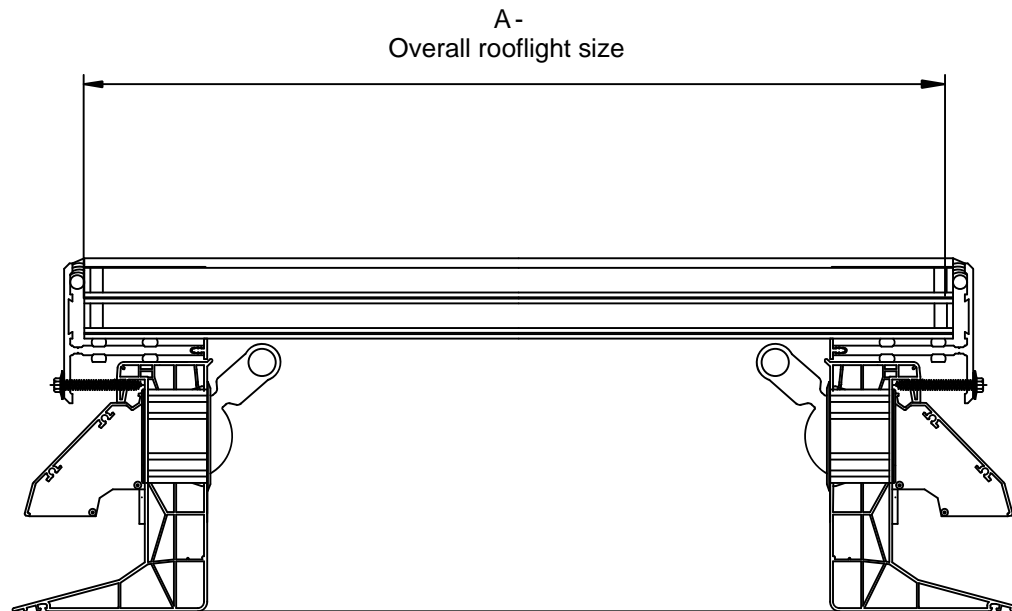

NBS Specification

L10 - Windows / Rooflights / Screens / Louvres  
460 - Rooflights

Manufacturer : Whitesales  
Europa House Alfold Road Cranleigh GU6 8NQ  
Tel 01483 271371 Fax 01483 271771 E-mail sales@whitesales.co.uk  
Product Reference : Em-Glaze Modular Rooflight  
Type : Flat Glass  
Size : Specify from Product literature  
Frame : TBC  
Kerb : TBC  
Material : TBC  
Glazing details : Outer 8mm toughened, Cavity 16mm Argon filled, Inner  
8.4mm Low E laminated  
Finish : Specify from Product literature  
Other requirements : Controllable Rotating Vents to Two Sides  
Fixing : Please consult Whitesales for recommendations