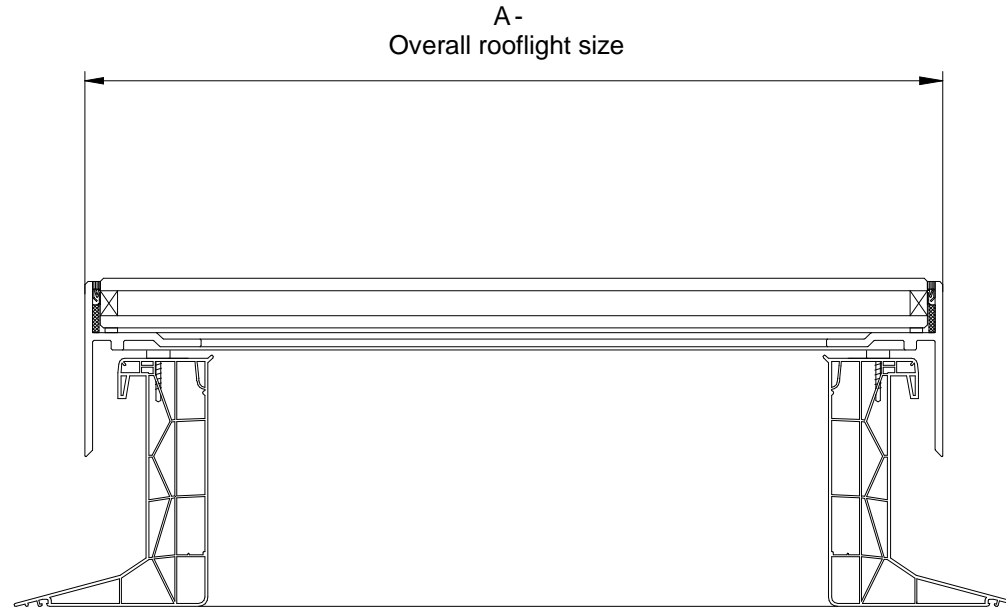

NBS Specification

L10 - Windows / Rooflights / Screens / Louvres
460 - Rooflights

Manufacturer : Whitesales

Europa House Alfold Road Cranleigh GU6 8NQ

Tel 01483 271371 Fax 01483 271771 E-mail sales@whitesales.co.uk

Product Reference : Em-Glaze Modular Rooflight

Type : Flat Glass

Size : Specify from Product literature

Frame : TBC

Kerb : TBC

Material : TBC

Glazing details : Outer 8mm toughened, Cavity 16mm Argon filled, Inner
8.4mm Low E laminated

Finish : Specify from Product literature

Other requirements : TBC

Fixing : Please consult Whitesales for recommendations

WHITESALES
Em-Glaze Modular Rooflight