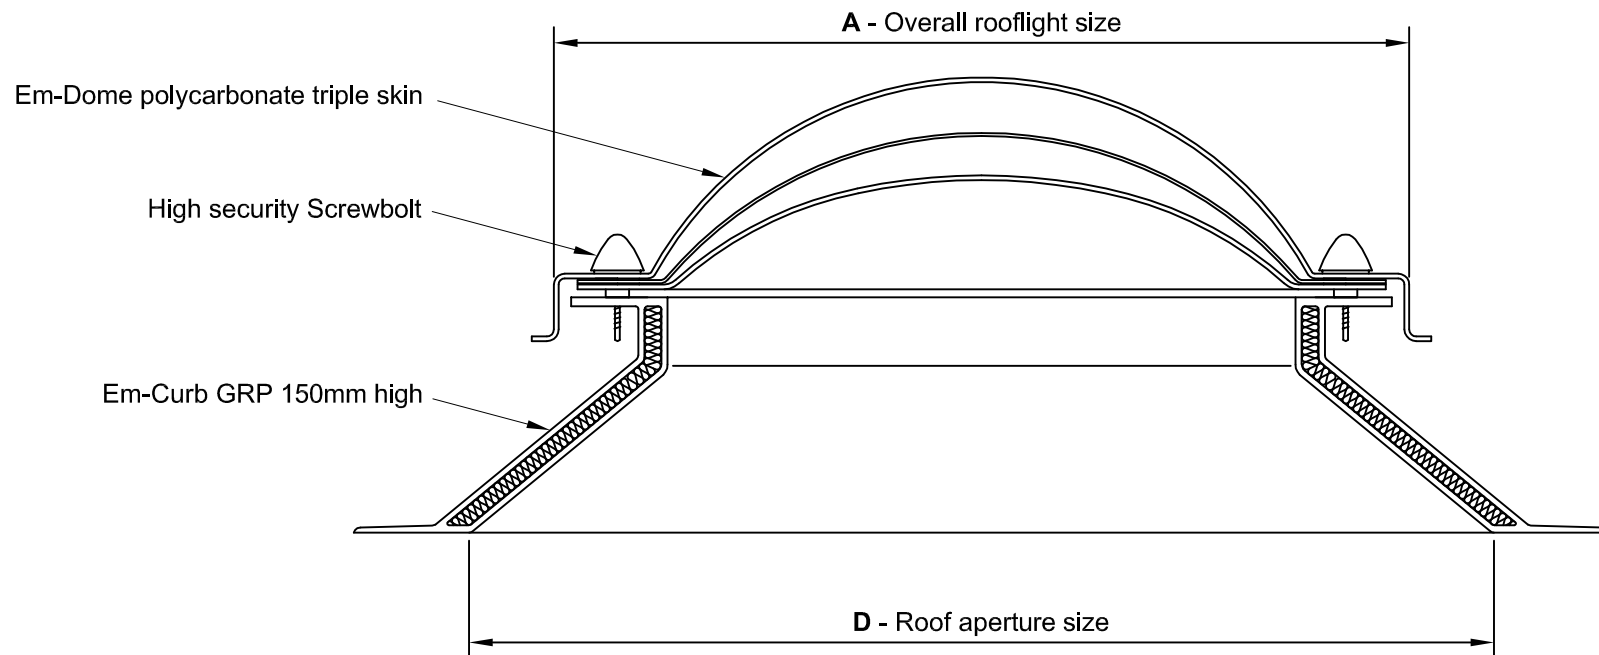

Product Reference : Em-Dome and Em-Curb

Type : Dome

Size : Specify from Product literature

Frame : Screwbolt - High security

Kerb : Em-Curb GRP 150. Height 150mm

Material : GRP - white self finish

Glazing details : Polycarbonate triple skin

Finish : Specify from Product literature

Other requirements : None

Fixing : Please consult Whitesales for recommendations

WHITESALES

DRG No 0273

Em-Dome polycarbonate triple skin rooflight
complete with Em-Curb GRP 150mm high
installed to prepared roof aperture